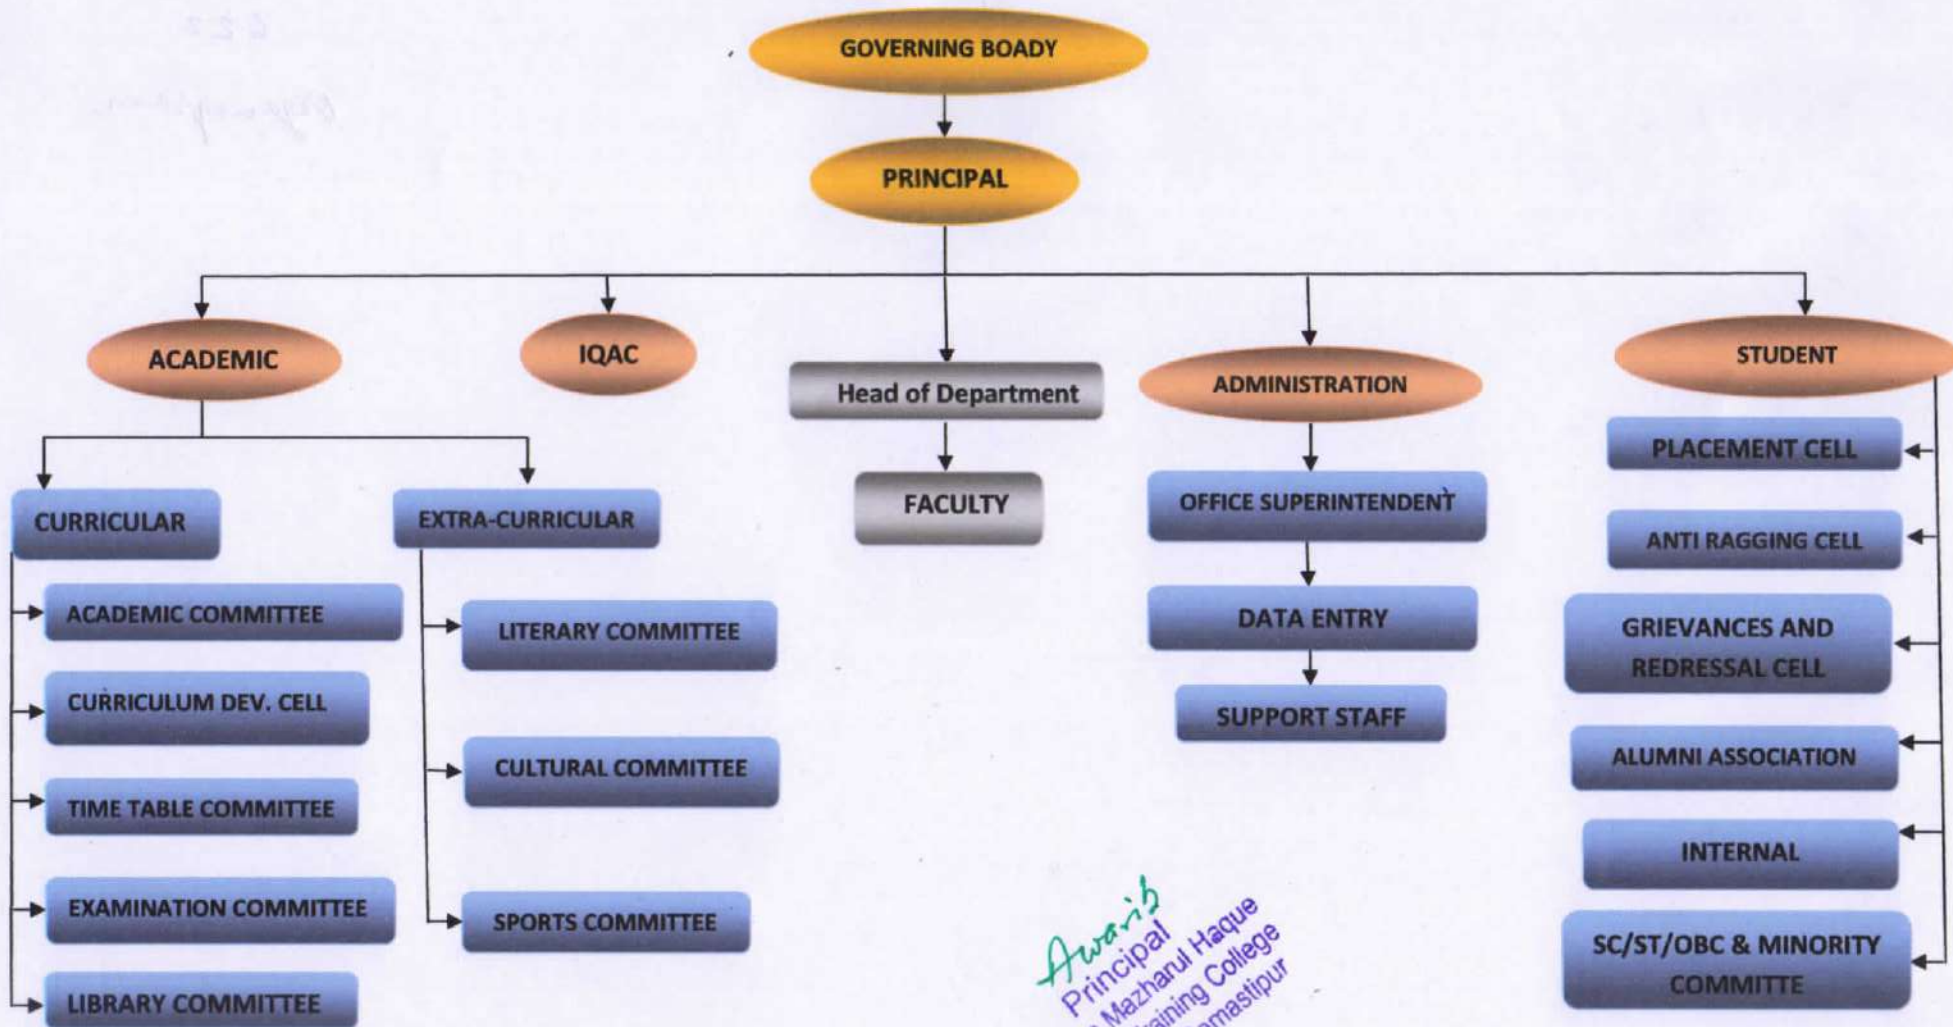

Maulana Mazharul Haque Teachers' Training College

مولانا مظہر الحق ٹیچرز ٹریننگ کالج

Recognised by ERC, NCTE, Bhubaneswar, Affiliated to L.N. Mithila University, Darbhanga

Affiliated to Bihar School Examination Board, Patna

Awaris
Principal
Maulana Mazharul Haque
Teachers' Training College
Mathurapur, Samastipur